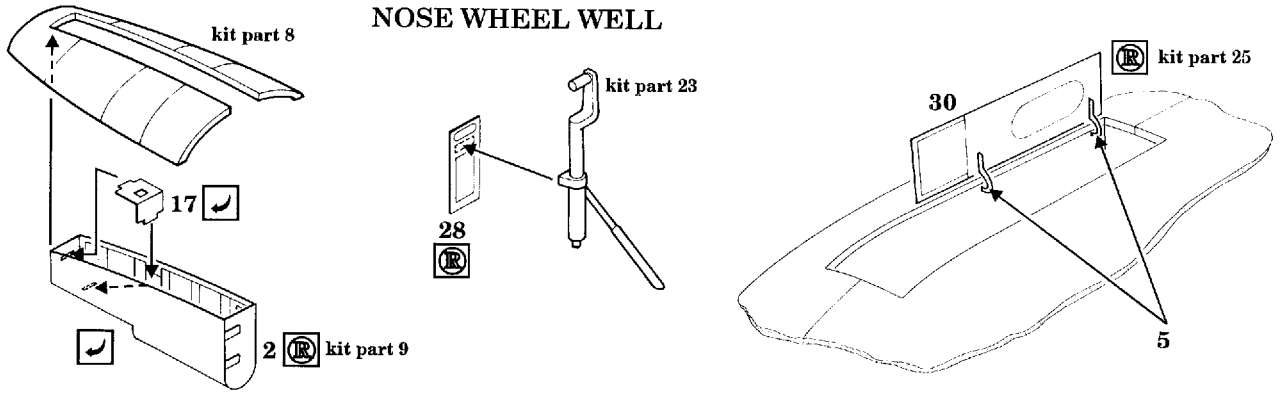

Me-262 B-1a/U1

1/72 scale detail set for REVELL kit

-  OPPOSITE SIDE
-  REMOVE
-  BEND
-  REPLACE
-  GRIND

INSTRUMENT PANELS

COCKPIT

SEATS kit parts 1,55

RADIO OPERATOR'S COCKPIT

NOSE WHEEL WELL