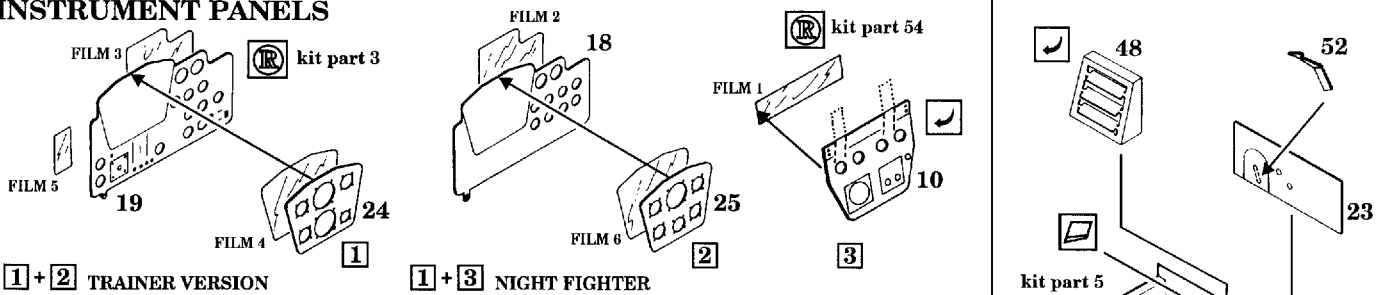

Me-262 B-1a/U1

1/72 scale detail set for REVELL kit

-  OPPOSITE SIDE
-  REMOVE
-  BEND
-  REPLACE
-  GRIND

INSTRUMENT PANELS

COCKPIT

SEATS kit parts 1,55

RADIO OPERATOR'S COCKPIT

NOSE WHEEL WELL