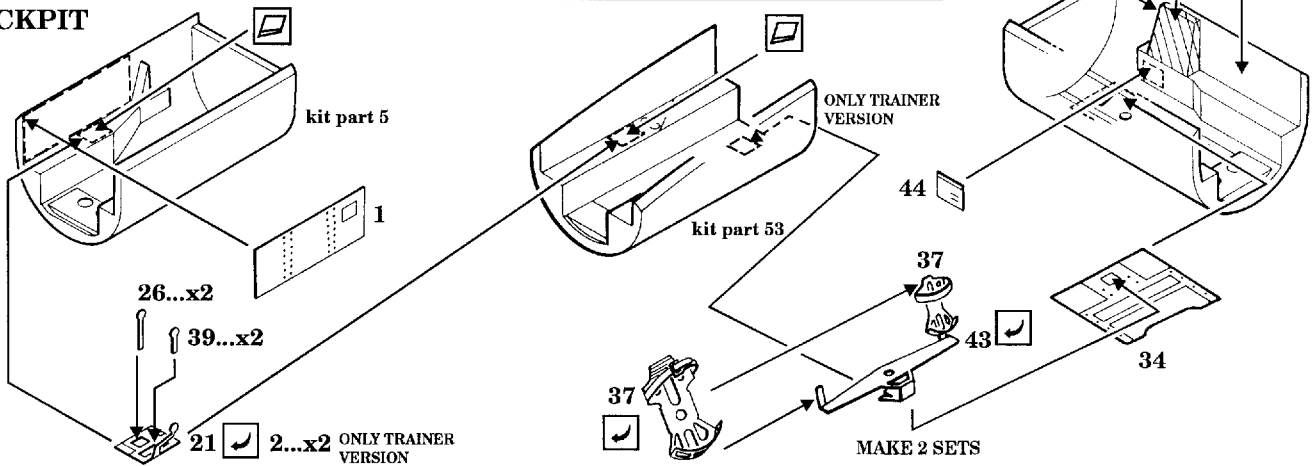

Me-262 B-1a/U1

1/72 scale detail set for REVELL kit

-  OPPOSITE SIDE
-  REMOVE
-  BEND
-  REPLACE
-  GRIND

INSTRUMENT PANELS

COCKPIT

SEATS kit parts 1,55

RADIO OPERATOR'S COCKPIT

NOSE WHEEL WELL