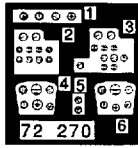

Me-262 B-1a/U1

1/72 scale detail set for REVELL kit

-  OPPOSITE SIDE
-  REMOVE
-  BEND
-  REPLACE
-  GRIND

INSTRUMENT PANELS

COCKPIT

SEATS kit parts 1,55

RADIO OPERATOR'S COCKPIT

NOSE WHEEL WELL