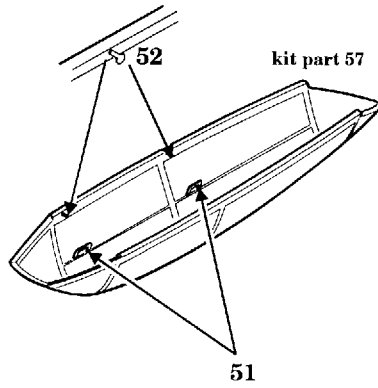

NOSE WHEEL WELL

A

CANOPY

EXTERNAL FUEL TANKS