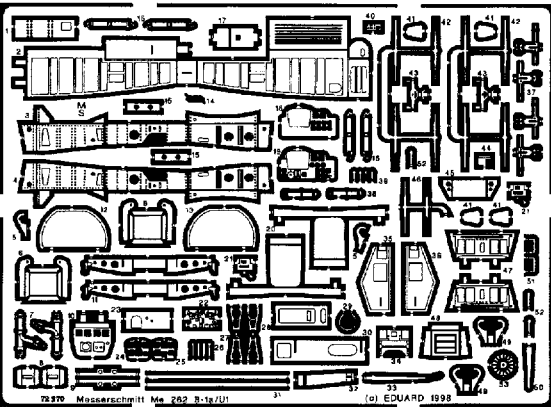

Me-262 B-1a/U1

1/72 scale detail set for REVELL kit

-  OPPOSITE SIDE
-  REMOVE
-  BEND
-  REPLACE
-  GRIND

INSTRUMENT PANELS

COCKPIT

SEATS kit parts 1,55

RADIO OPERATOR'S COCKPIT

NOSE WHEEL WELL

A

CANOPY

EXTERNAL FUEL TANKS