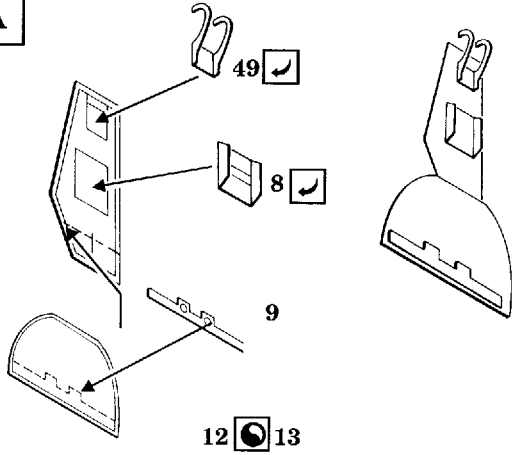

NOSE WHEEL WELL

A

CANOPY

EXTERNAL FUEL TANKS