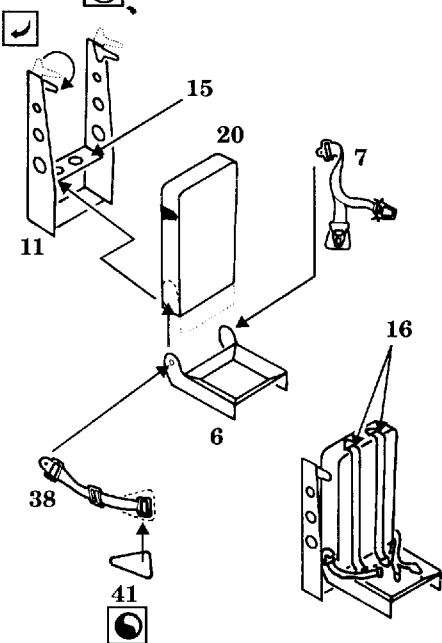

Me-262 B-1a/U1

1/72 scale detail set for REVELL kit

-  OPPOSITE SIDE
-  REMOVE
-  BEND
-  REPLACE
-  GRIND

INSTRUMENT PANELS

COCKPIT

SEATS kit parts 1,55

RADIO OPERATOR'S COCKPIT

NOSE WHEEL WELL