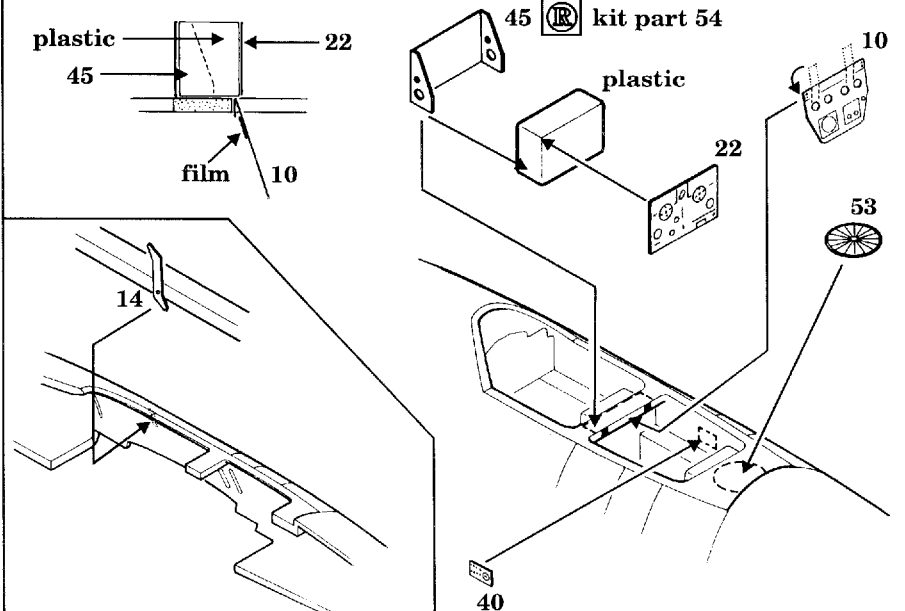

Me-262 B-1a/U1

1/72 scale detail set for REVELL kit

-  OPPOSITE SIDE
-  REMOVE
-  BEND
-  REPLACE
-  GRIND

INSTRUMENT PANELS

COCKPIT

SEATS kit parts 1,55

RADIO OPERATOR'S COCKPIT

NOSE WHEEL WELL