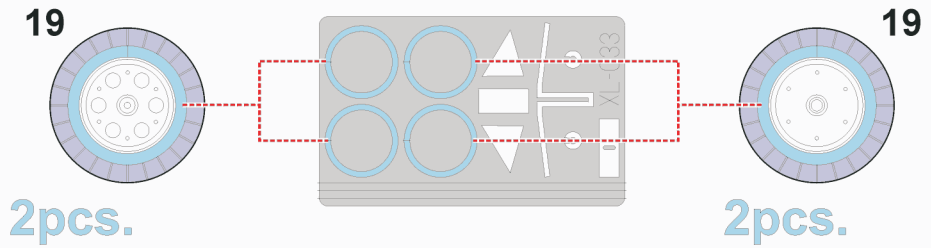

**eduard**  
**Express MASK**

**XL 033**

# Fw-190F

The die-cut mask for accurate canopy frame painting of the  
*Revell 1/32 KIT*

3.) **INTERIOR COLOR**

4.) **CAMOUFLAGE COLOR**

REFERENCES: Aero Detail #.6 - Focke-Wulf Fw 190 A/F