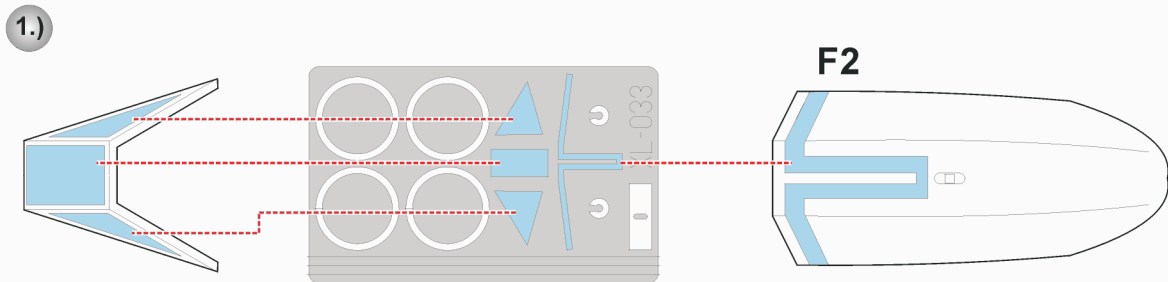

**eduard**  
**Express MASK**

**XL 033**

# Fw-190F

The die-cut mask for accurate canopy frame painting of the  
*Revell 1/32 KIT*

3.) **INTERIOR COLOR**

4.) **CAMOUFLAGE COLOR**

REFERENCES: Aero Detail #.6 - Focke-Wulf Fw 190 A/F