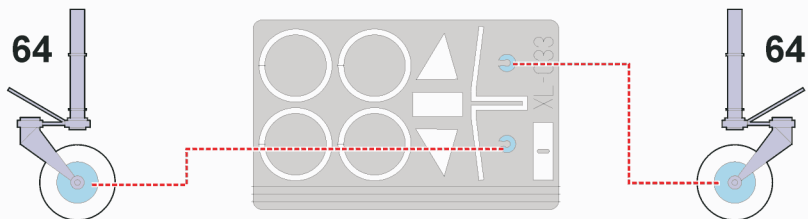

**eduard**  
**Express MASK**

**XL 033**

# Fw-190F

The die-cut mask for accurate canopy frame painting of the  
*Revell 1/32 KIT*

3.) **INTERIOR COLOR**

4.) **CAMOUFLAGE COLOR**

REFERENCES: Aero Detail #.6 - Focke-Wulf Fw 190 A/F