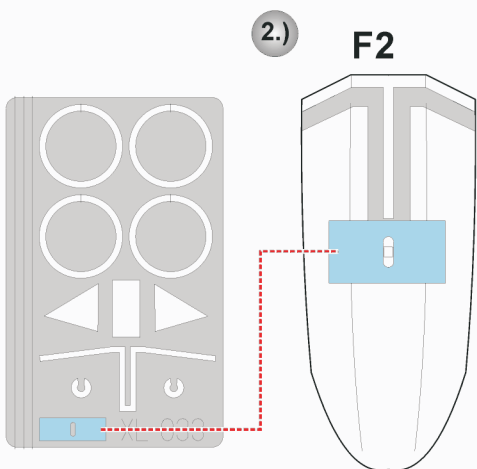

**eduard**  
**Express MASK**

**XL 033**

# Fw-190F

The die-cut mask for accurate canopy frame painting of the  
*Revell 1/32 KIT*

3.) **INTERIOR COLOR**

4.) **CAMOUFLAGE COLOR**

REFERENCES: Aero Detail #.6 - Focke-Wulf Fw 190 A/F