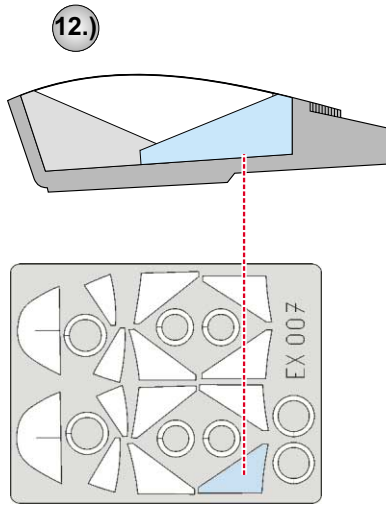

eduard
MASK

MiG-29 Fulcrum 1/48

The die-cut mask for accurate canopy frame painting of the
Academy 1/48 KIT

EX 007

REFERENCES: 4+ - MiG-29
Squadron/Signal Publ.: In Action - MiG-29

1.) **G 4**

2.)

3.)

4.)

5.) **G 3**

6.)

7.)

INTERIOR COLOR

RUBBER COLOR

REMOVE MASK

CAMOUFLAGE COLOR