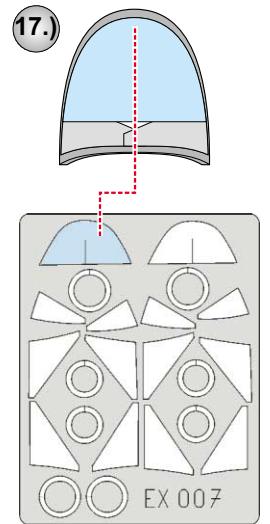

eduard
MASK

MiG-29 Fulcrum 1/48

The die-cut mask for accurate canopy frame painting of the
Academy 1/48 KIT

EX 007

REFERENCES: 4+ - MiG-29
Squadron/Signal Publ.: In Action - MiG-29

1.) **G 4**

2.)

3.)

4.)

5.) **G 3**

6.)

7.)

INTERIOR COLOR

RUBBER COLOR

REMOVE MASK

CAMOUFLAGE COLOR