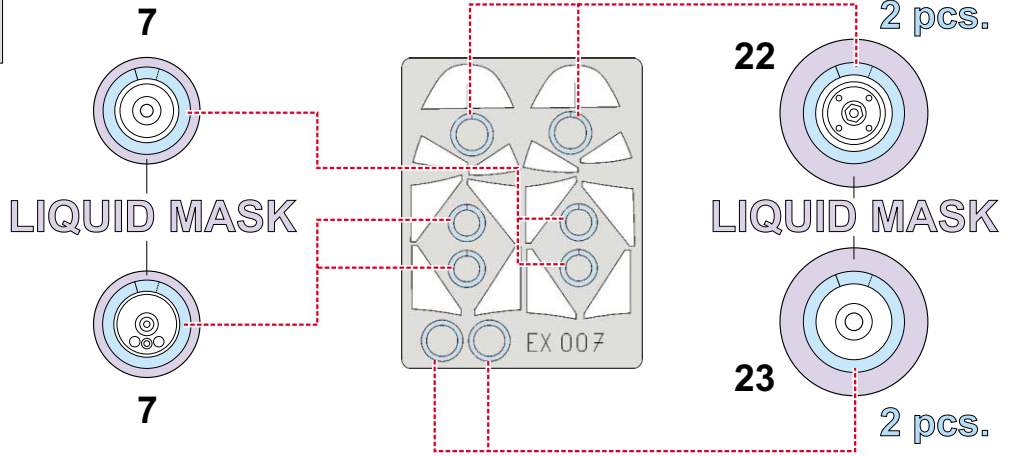

eduard
MASK

MiG-29 Fulcrum 1/48

The die-cut mask for accurate canopy frame painting of the
Academy 1/48 KIT

EX 007

REFERENCES: 4+ - MiG-29
Squadron/Signal Publ.: In Action - MiG-29

1.) **G 4**

2.)

3.)

4.)

5.) **G 3**

6.)

7.)

INTERIOR COLOR

RUBBER COLOR

REMOVE MASK

CAMOUFLAGE COLOR