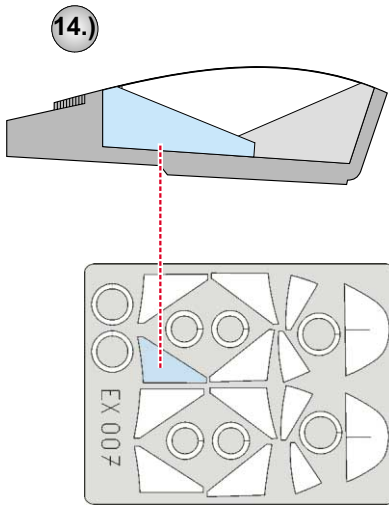

eduard
MASK

MiG-29 Fulcrum 1/48

The die-cut mask for accurate canopy frame painting of the
Academy 1/48 KIT

EX 007

REFERENCES: 4+ - MiG-29
Squadron/Signal Publ.: In Action - MiG-29

1.) **G 4**

2.)

3.)

4.)

5.) **G 3**

6.)

7.)

INTERIOR COLOR

RUBBER COLOR

REMOVE MASK

CAMOUFLAGE COLOR