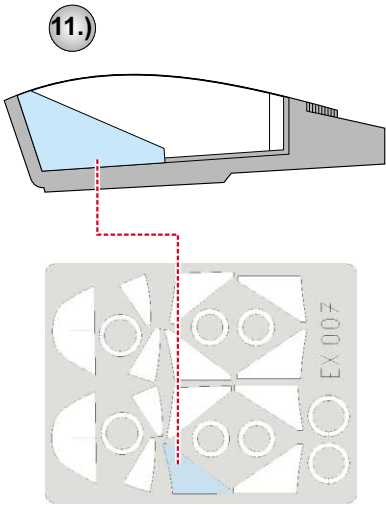

eduard
MASK

MiG-29 Fulcrum 1/48

The die-cut mask for accurate canopy frame painting of the
Academy 1/48 KIT

EX 007

REFERENCES: 4+ - MiG-29
Squadron/Signal Publ.: In Action - MiG-29

1.) **G 4**

2.)

3.)

4.)

5.) **G 3**

6.)

7.)

INTERIOR COLOR

RUBBER COLOR

REMOVE MASK

CAMOUFLAGE COLOR