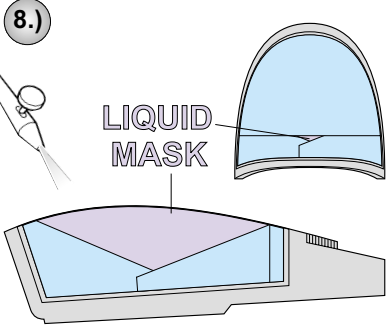

eduard
MASK

MiG-29 Fulcrum 1/48

The die-cut mask for accurate canopy frame painting of the
Academy 1/48 KIT

EX 007

REFERENCES: 4+ - MiG-29
Squadron/Signal Publ.: In Action - MiG-29

1.) **G 4**

2.)

3.)

4.)

5.) **G 3**

6.)

7.)

INTERIOR COLOR

RUBBER COLOR

REMOVE MASK

CAMOUFLAGE COLOR