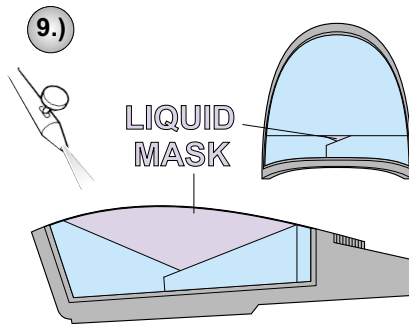

eduard
MASK

MiG-29 Fulcrum 1/48

The die-cut mask for accurate canopy frame painting of the
Academy 1/48 KIT

EX 007

REFERENCES: 4+ - MiG-29
Squadron/Signal Publ.: In Action - MiG-29

1.) **G 4**

2.)

3.)

4.)

5.) **G 3**

6.)

7.)

INTERIOR COLOR

RUBBER COLOR

REMOVE MASK

CAMOUFLAGE COLOR