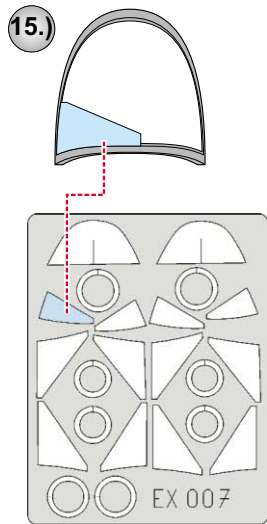

eduard
MASK

MiG-29 Fulcrum 1/48

The die-cut mask for accurate canopy frame painting of the
Academy 1/48 KIT

EX 007

REFERENCES: 4+ - MiG-29
Squadron/Signal Publ.: In Action - MiG-29

1.) **G 4**

2.)

3.)

4.)

5.) **G 3**

6.)

7.)

INTERIOR COLOR

RUBBER COLOR

REMOVE MASK

CAMOUFLAGE COLOR