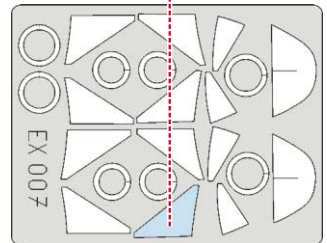

eduard
MASK

MiG-29 Fulcrum 1/48

The die-cut mask for accurate canopy frame painting of the
Academy 1/48 KIT

EX 007

REFERENCES: 4+ - MiG-29
Squadron/Signal Publ.: In Action - MiG-29

1.) **G 4**

2.)

3.)