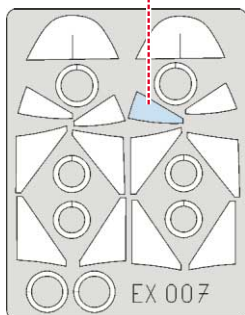

eduard
MASK

MiG-29 Fulcrum 1/48

The die-cut mask for accurate canopy frame painting of the
Academy 1/48 KIT

EX 007

REFERENCES: 4+ - MiG-29
Squadron/Signal Publ.: In Action - MiG-29

1.) **G 4**

2.)

3.)

4.)

5.) **G 3**

6.)

7.)