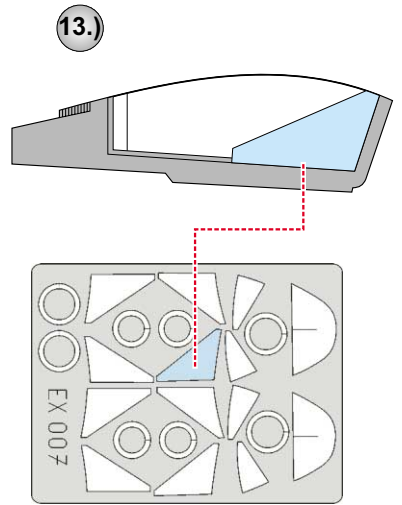

eduard
MASK

MiG-29 Fulcrum 1/48

The die-cut mask for accurate canopy frame painting of the
Academy 1/48 KIT

EX 007

REFERENCES: 4+ - MiG-29
Squadron/Signal Publ.: In Action - MiG-29

1.) **G 4**

2.)

3.)

4.)

5.) **G 3**

6.)

7.)

INTERIOR COLOR

RUBBER COLOR

REMOVE MASK

CAMOUFLAGE COLOR