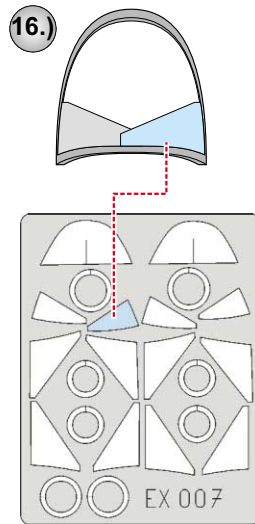

eduard
MASK

MiG-29 Fulcrum 1/48

The die-cut mask for accurate canopy frame painting of the
Academy 1/48 KIT

EX 007

REFERENCES: 4+ - MiG-29
Squadron/Signal Publ.: In Action - MiG-29

1.) **G 4**

2.)

3.)

4.)

5.) **G 3**

6.)

7.)

INTERIOR COLOR

RUBBER COLOR

REMOVE MASK

CAMOUFLAGE COLOR